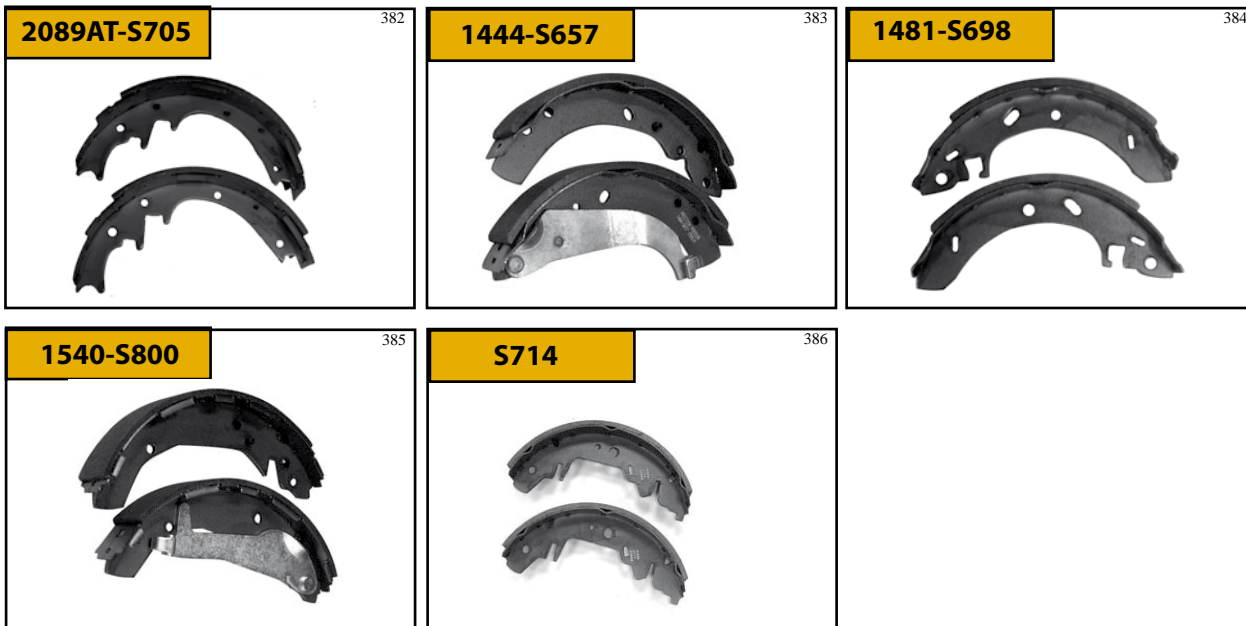

BALATA

Friction Premium

TAMBOR

CHRYSLER